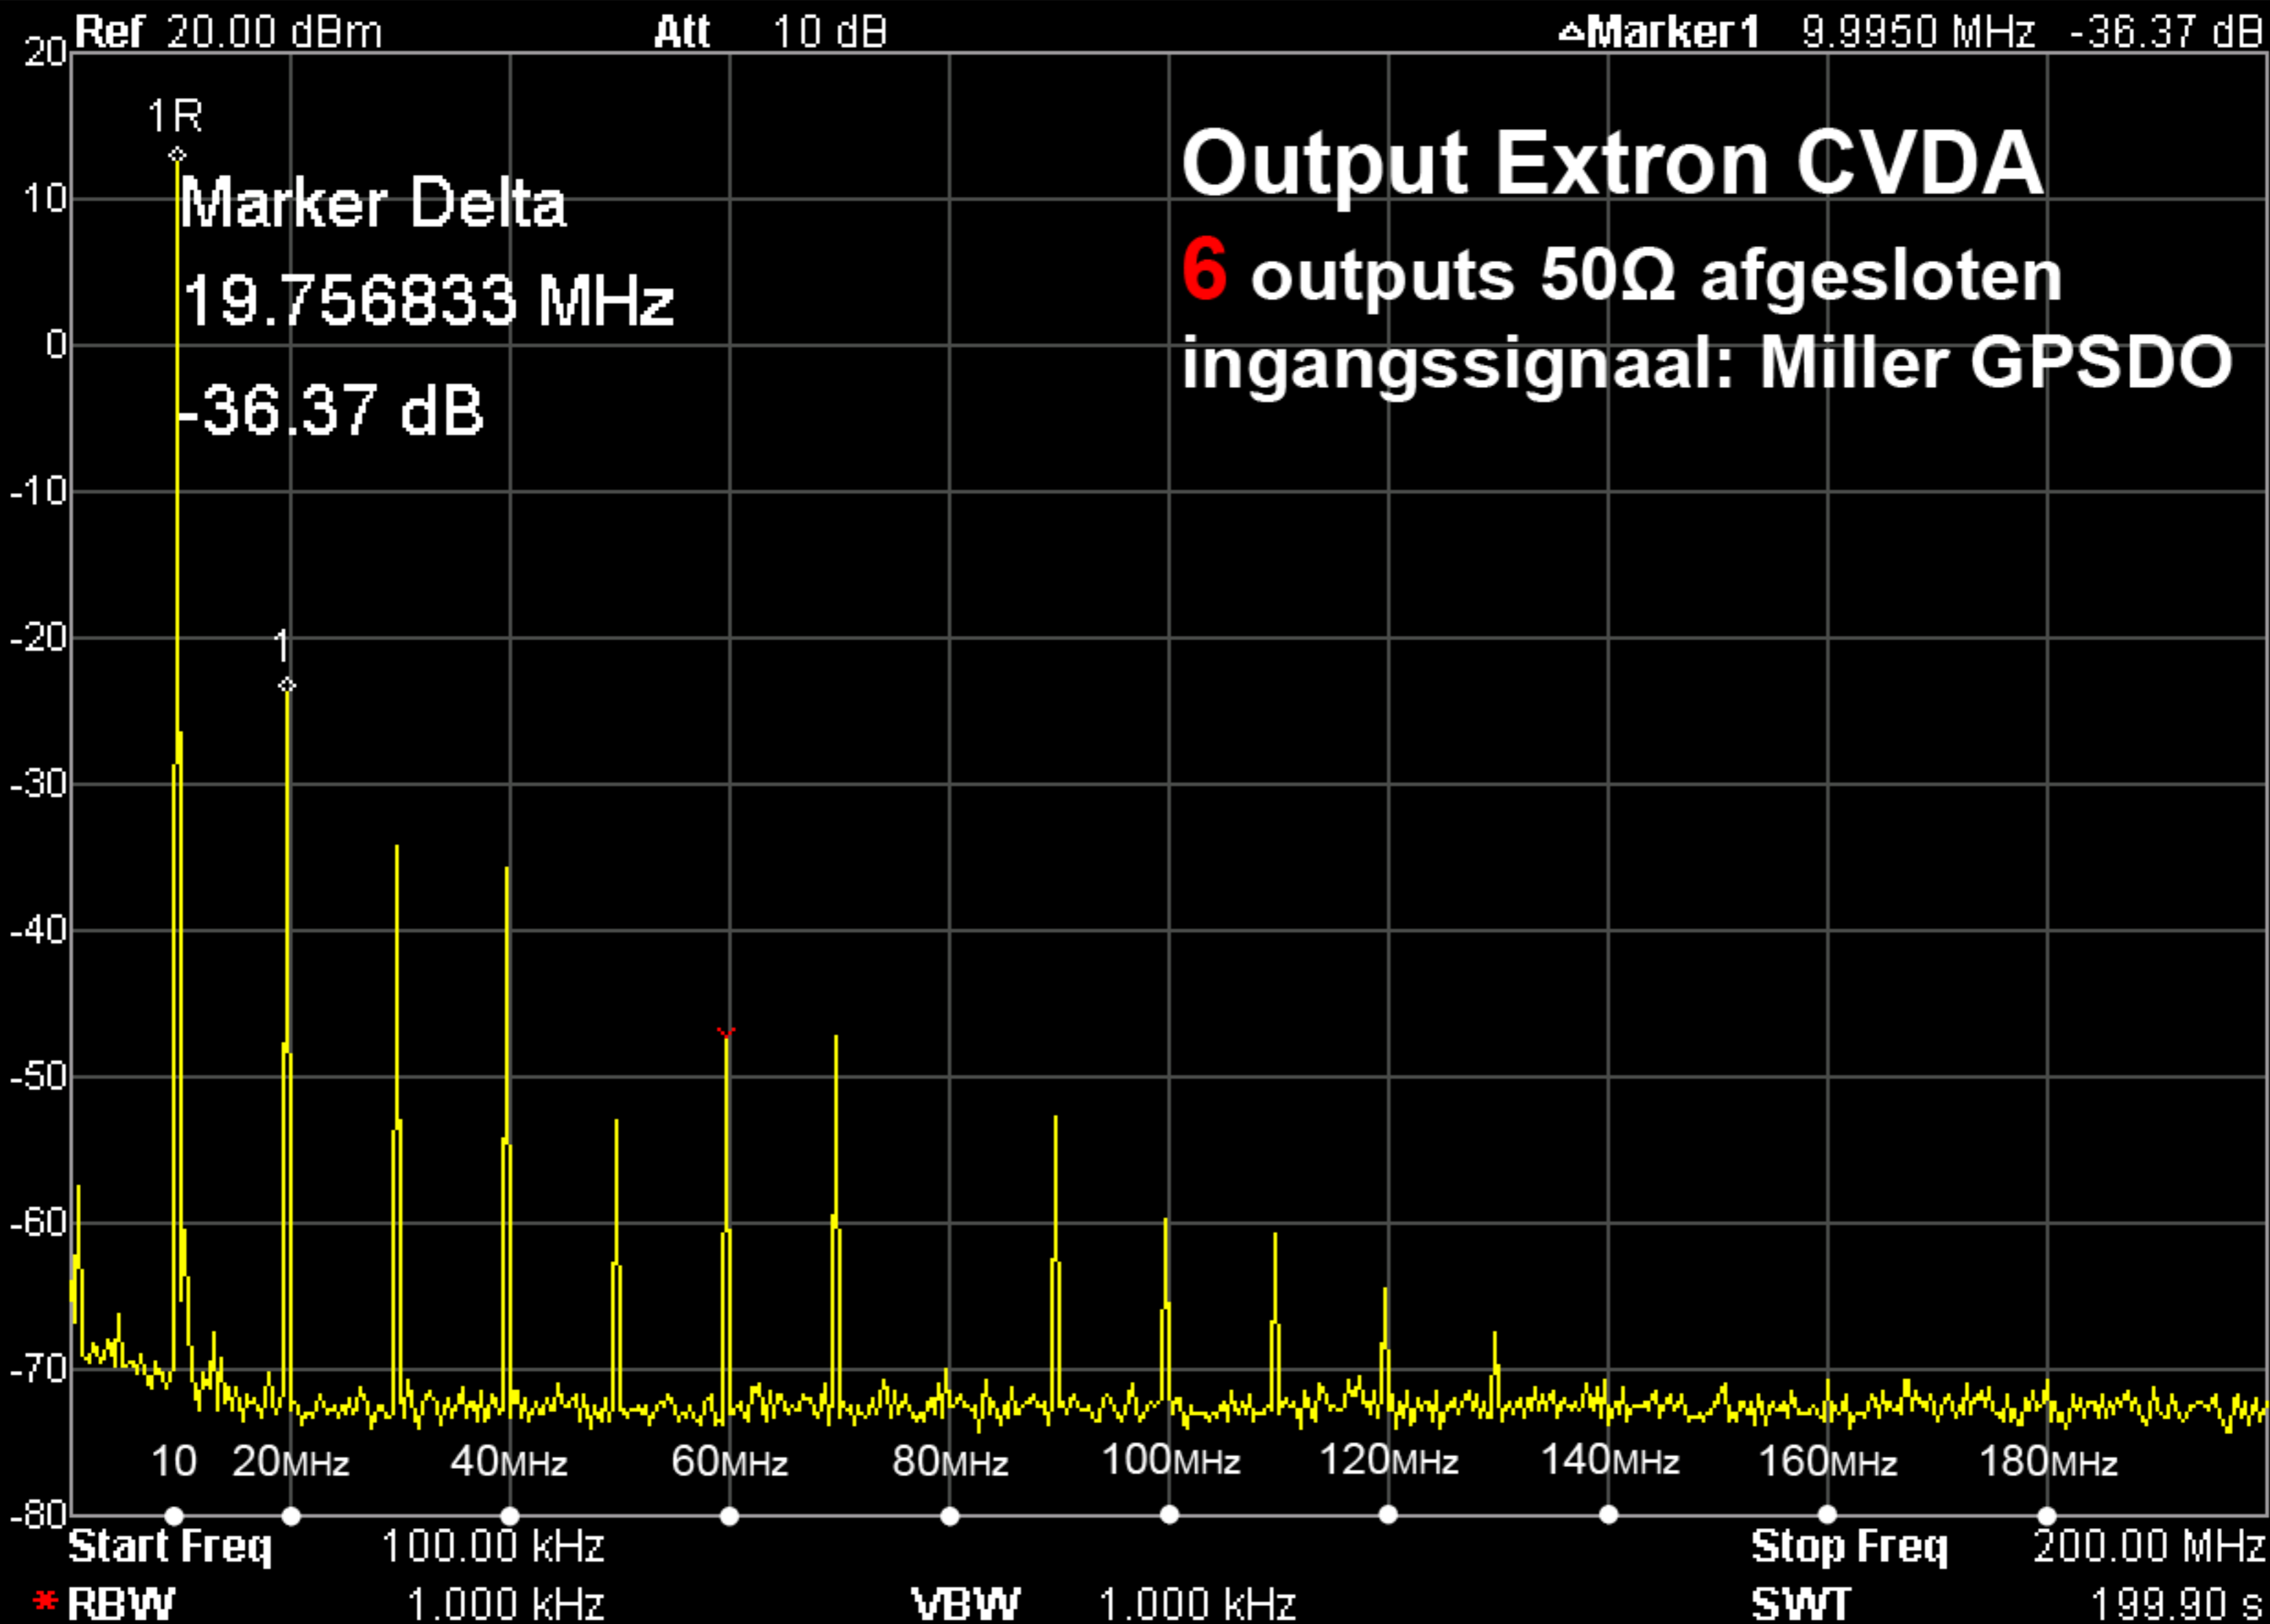

Status

Peak

TRIG
Free

SWP
Cont

Corr

S.T.

PA

C.W.

Blank

Blank

Math

Marker

Select Mkr

1 2 3 4

Normal

Delta

Delta Pair

Ref Delta

Span Pair

Span Center

Off

Mkr Trace

Auto

1/2