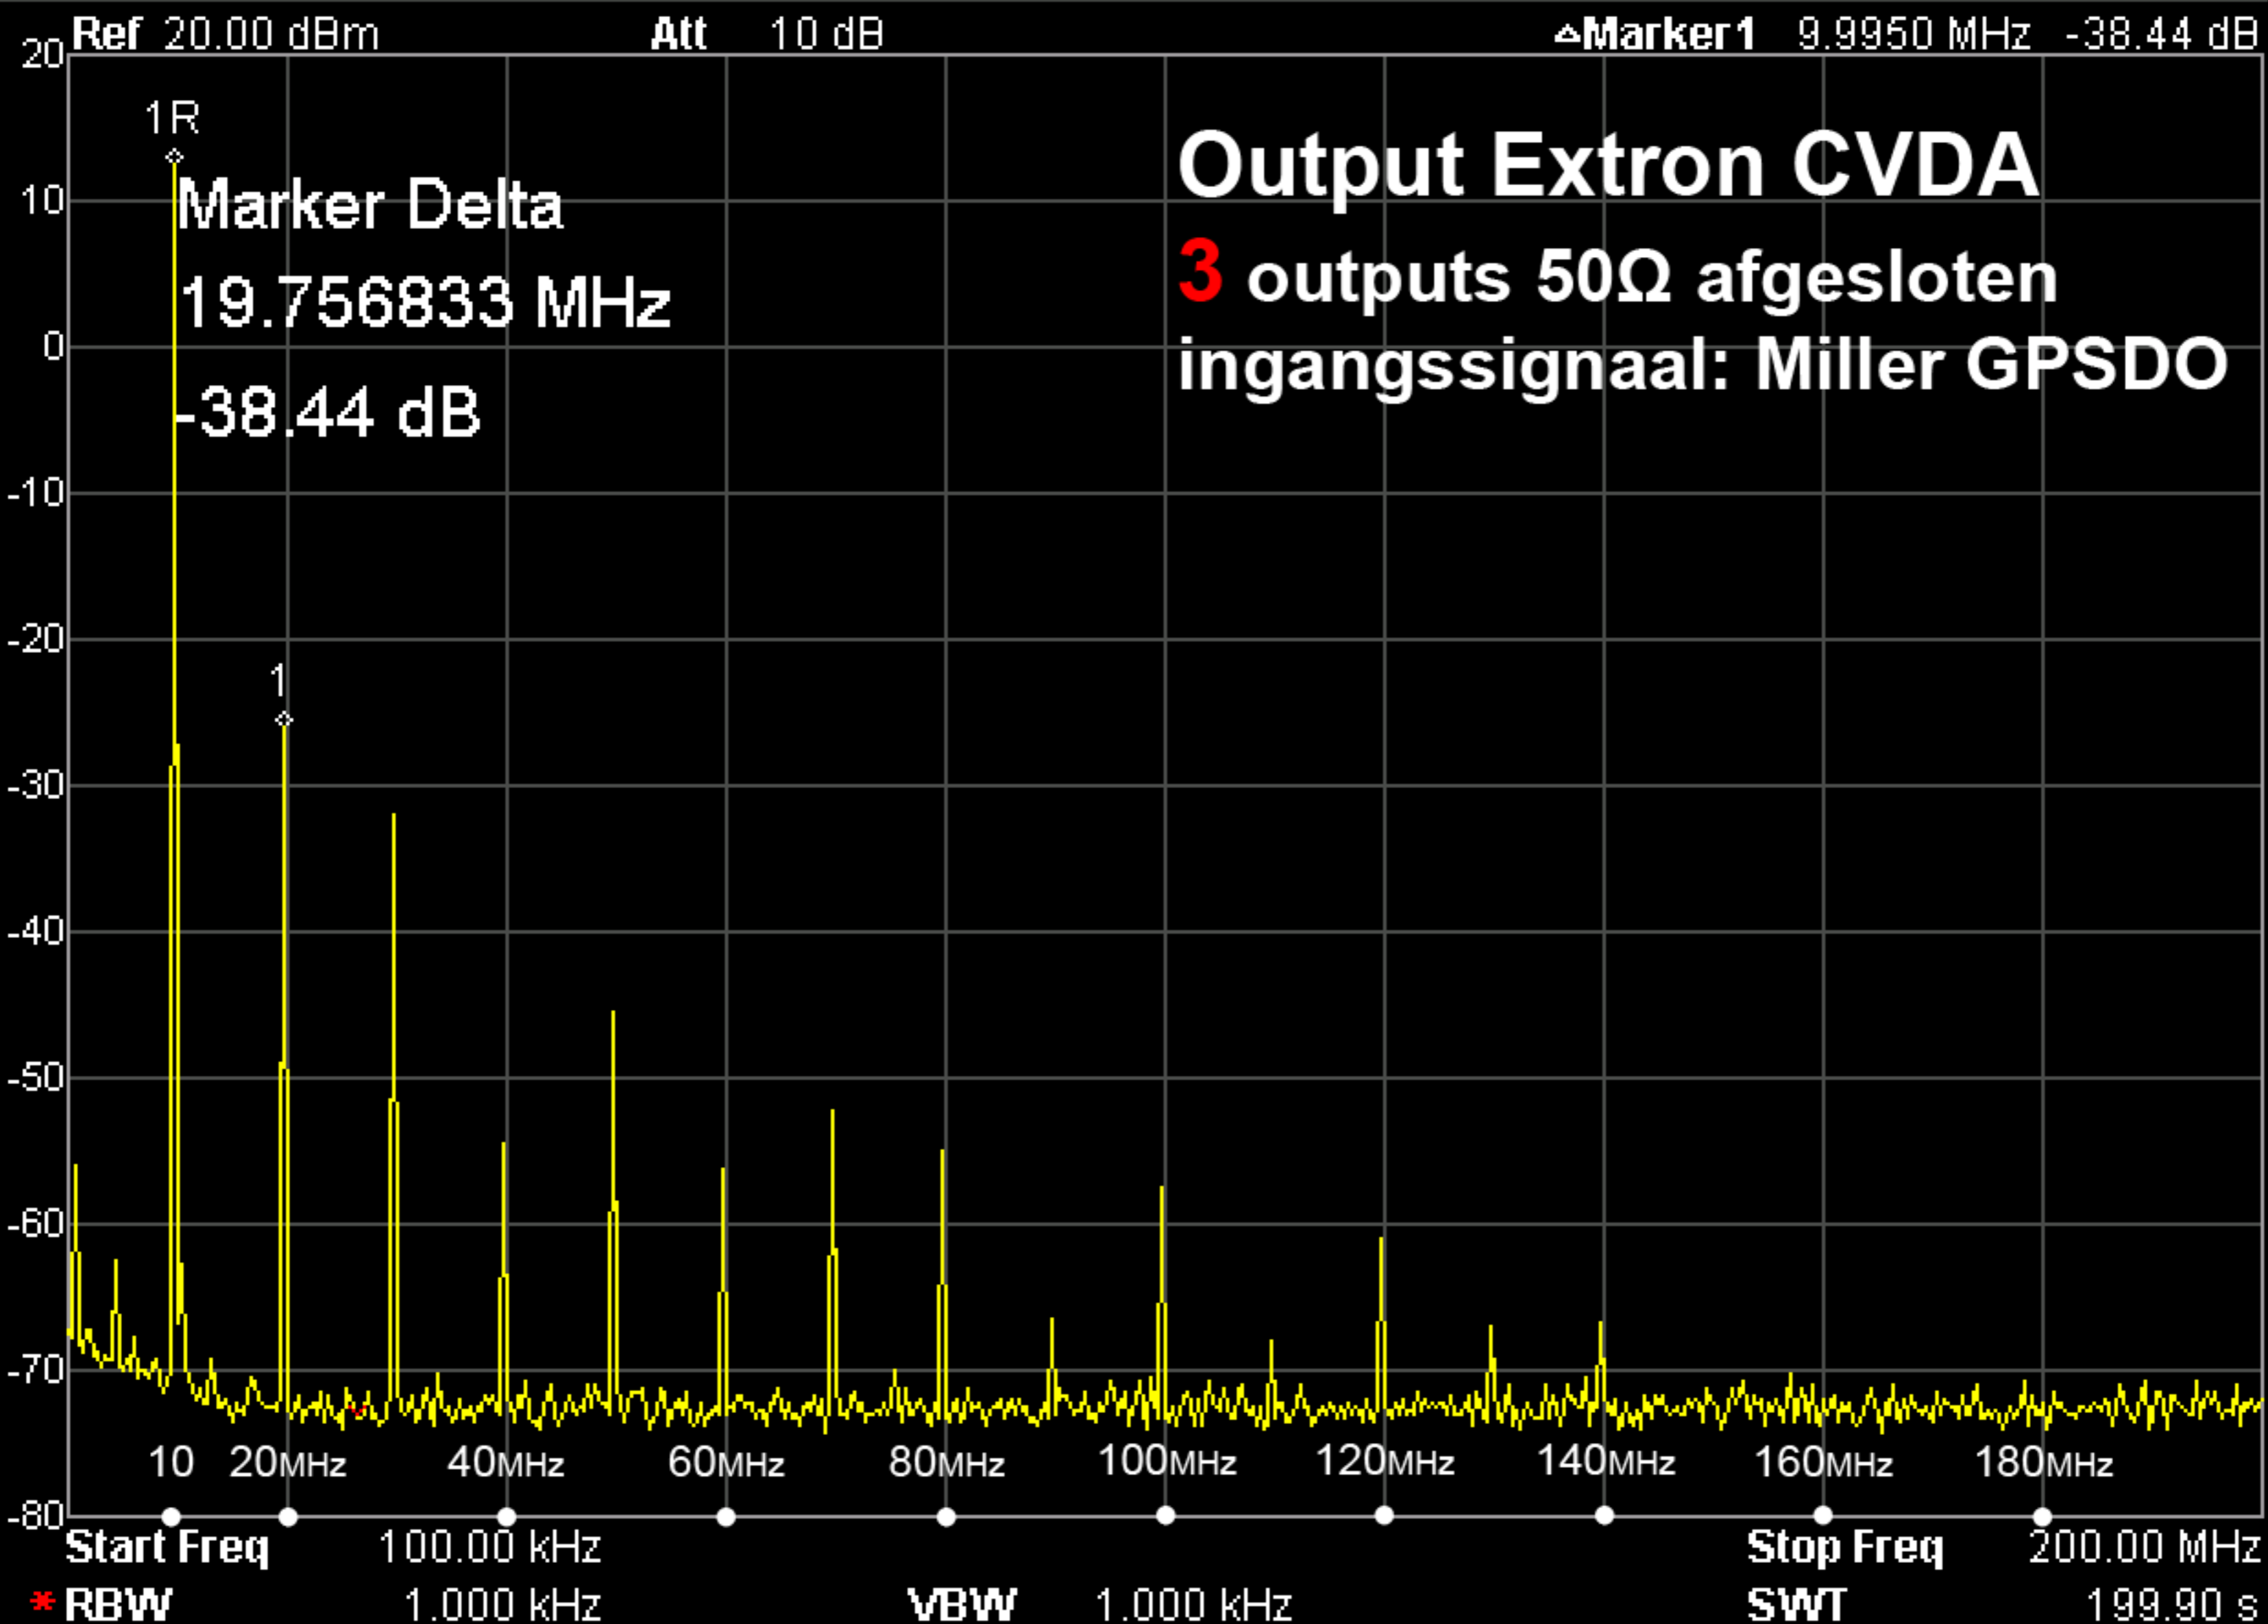

Status

Peak

TRIG Free

SWP Cont

Corr

S.T.

PA

C.W.

Blank

Blank

Math

Marker

Select Mkr

- 1
- 2
- 3
- 4

Normal

Delta

Delta Pair
Ref Delta

Span Pair
Span Center

Off

Mkr Trace
Auto