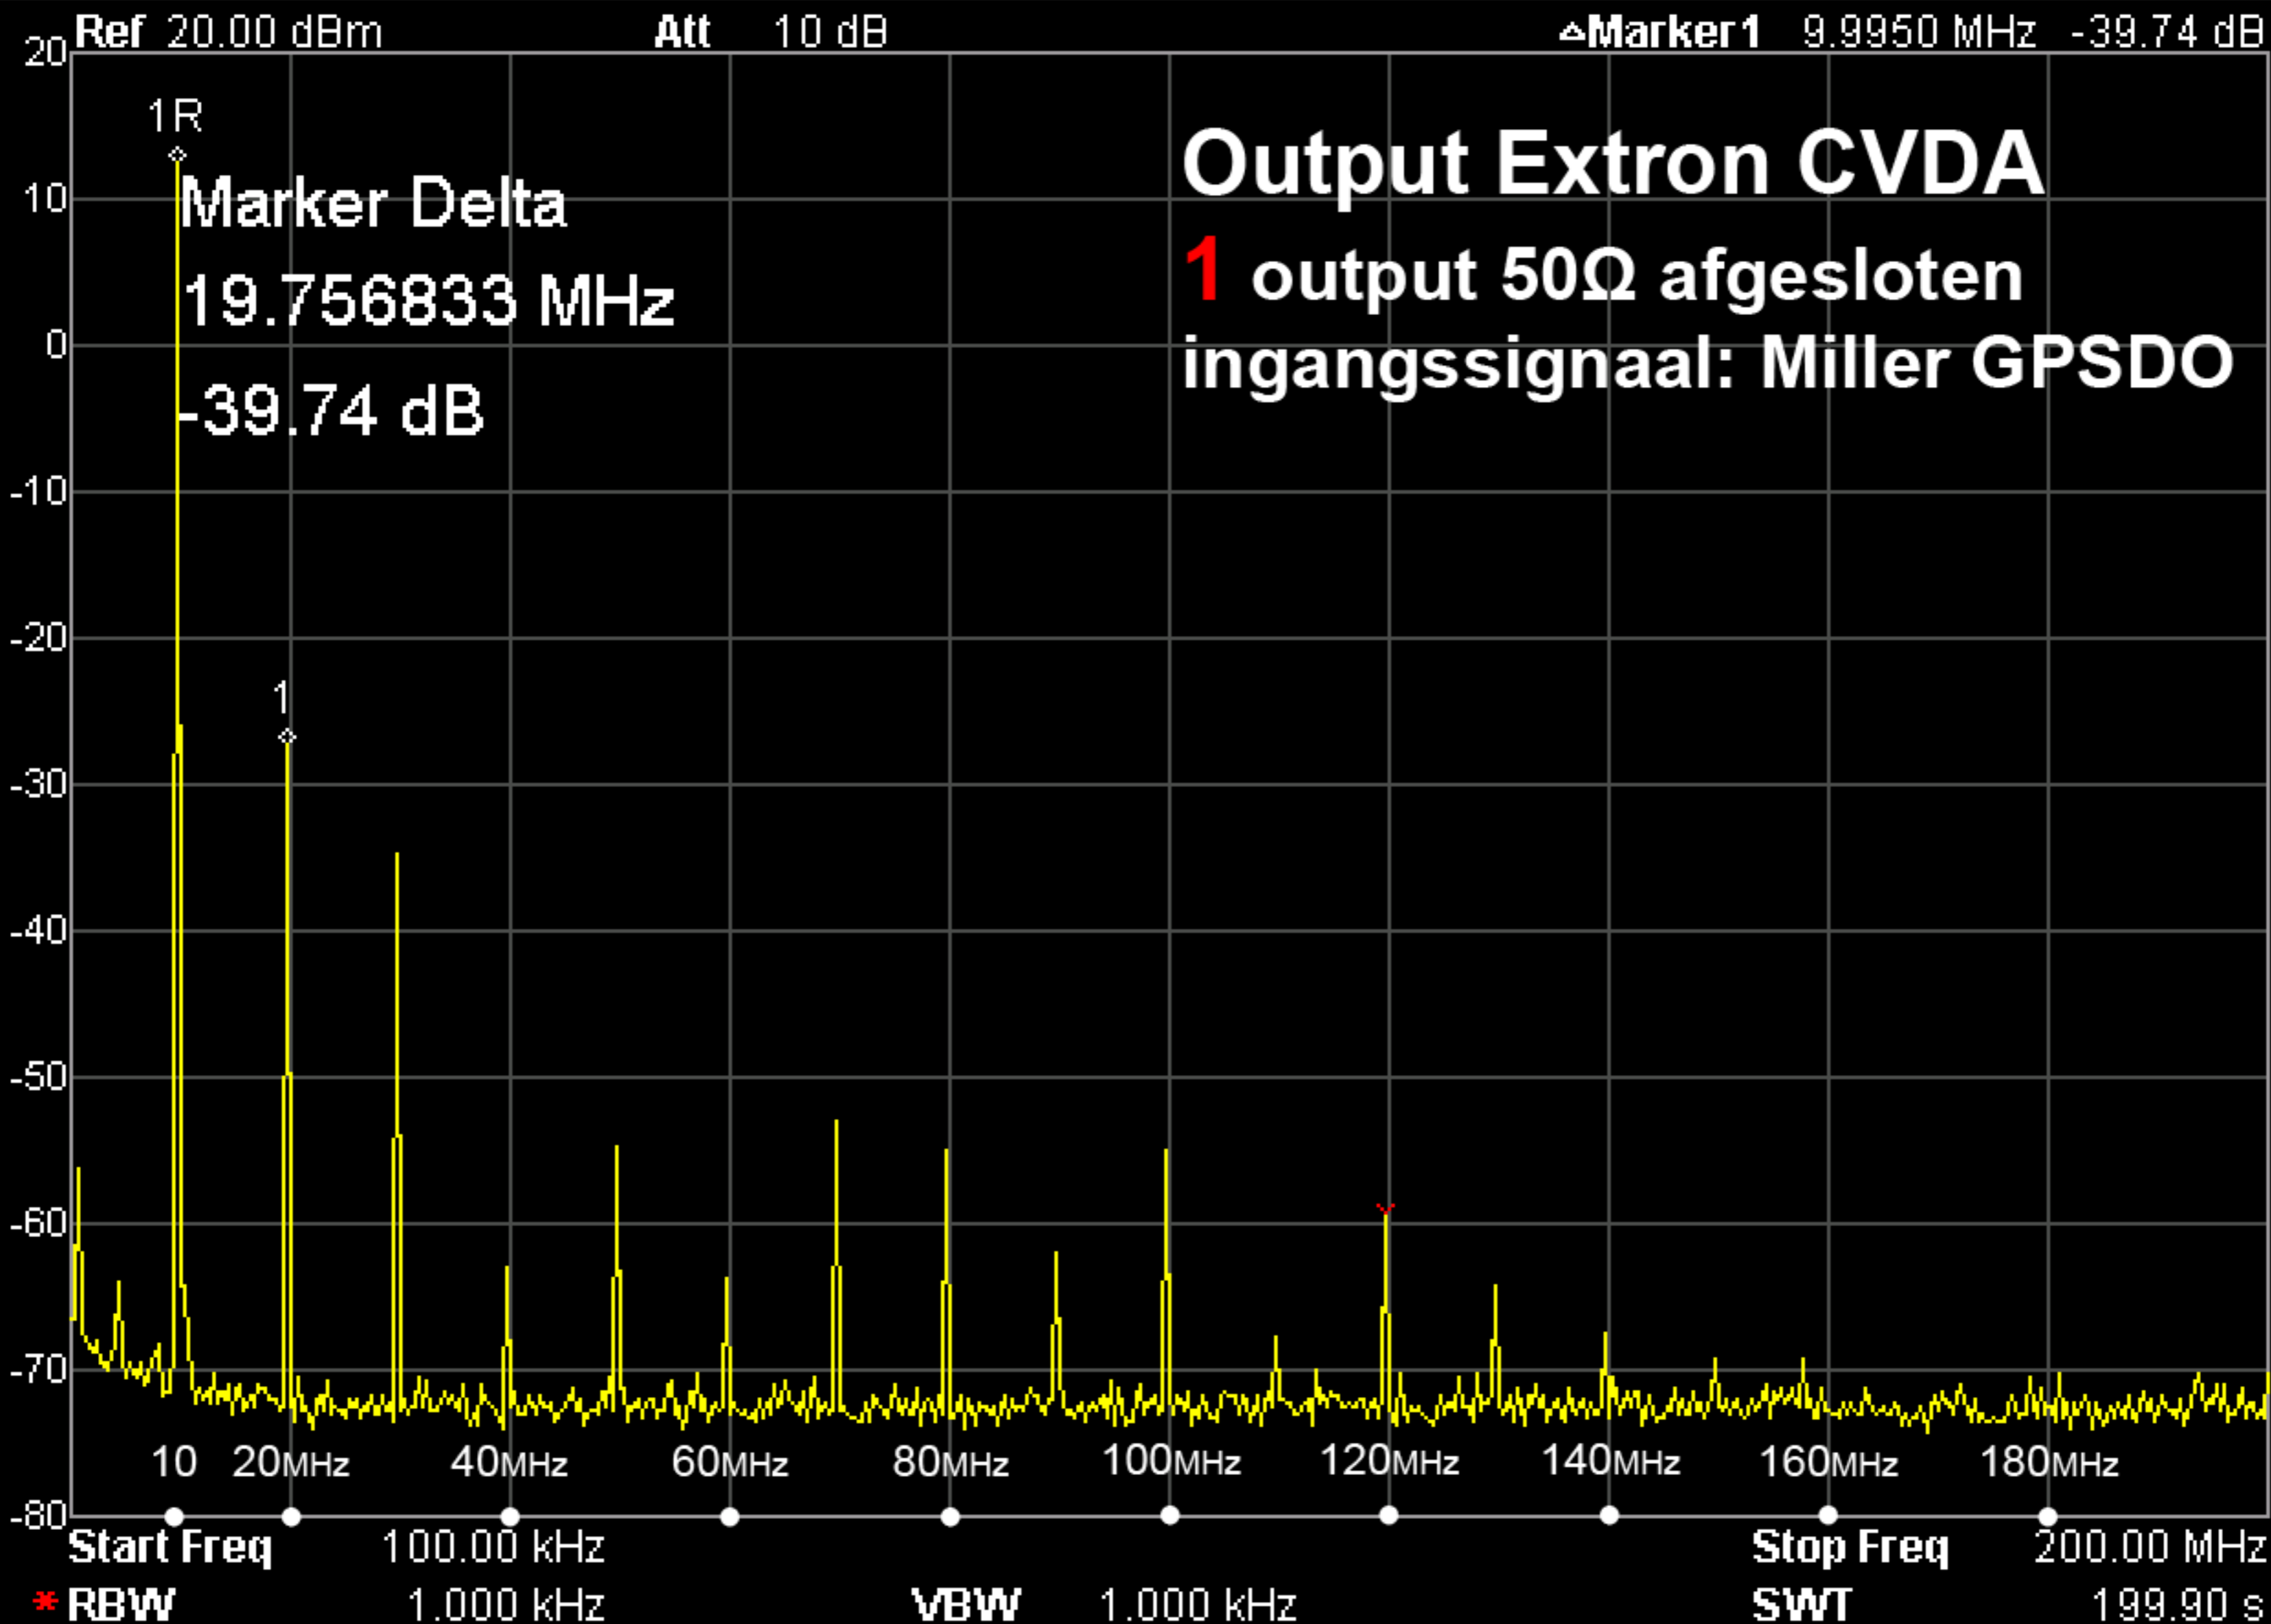

Status

Peak

TRIG Free

SWP Cont

Corr

S.T.

PA

C.W.

Blank

Blank

Math

Marker

Select Mkr

1 2 3 4

Normal

Delta

Delta Pair

Ref Delta

Span Pair

Span Center

Off

Mkr Trace

Auto

1/2